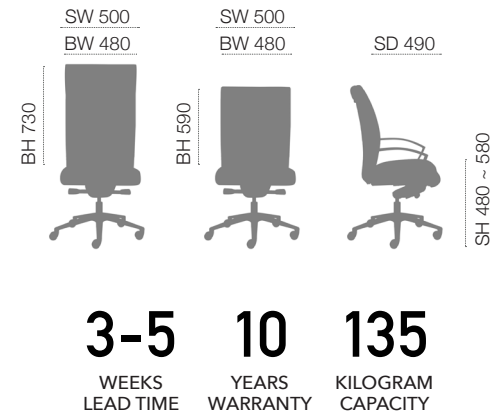

SIGNET

Bringing classic appeal, with hand-crafted contoured padding and an integrated, lockable synchronised mechanism with tension control.

// EXECUTIVE SEATING // SIGNET

✓ **STANDARD FEATURES**

- ◆ Synchronised seat and back tilt mechanism
- ◆ Tilt tension adjustment, lockable in 3 positions
- ◆ Fixed polished aluminium arms
- ◆ Seat slider adjustment
- ◆ High density fire retardant foam
- ◆ Gas height adjustment
- ◆ Designer polished base
- ◆ Unique wire frame on back

S = Seat, B = Back W = Width, D = Depth, H = Height