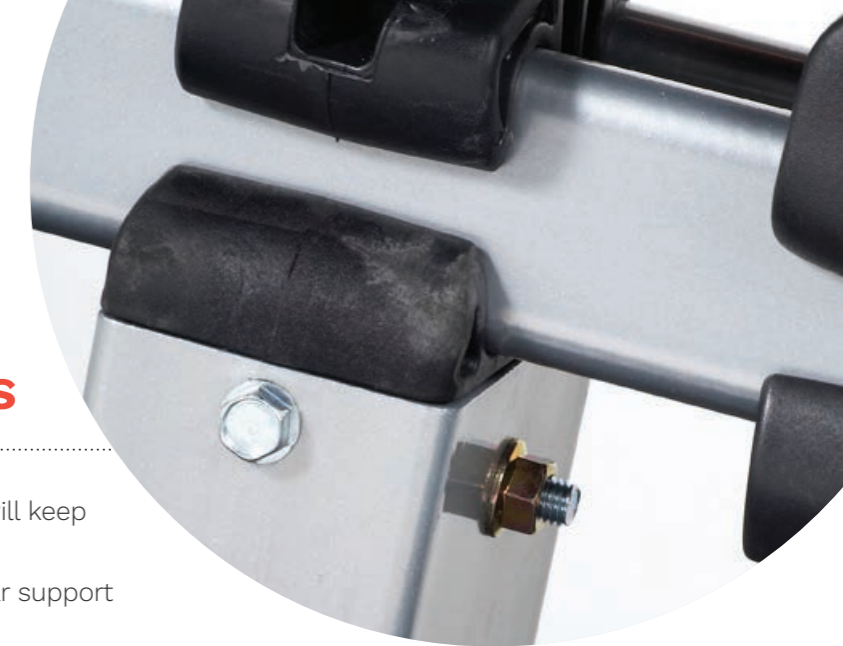

Podium offers a variety of options

Range of backrest styles

Available in a range of different backrests to compliment any venue design requirements.

Folding Tablet Arms

Generous "anti panic" tablet arms make it the ideal choice for lecture and auditorium seating.

Branding/sponsorship options

Stamp/embroider your logo for branding and revenue generation opportunities.

Upholstered seat and back pad

Upholstery options available for premium seating options.

Armrests and cupholders

Optional polypropylene armrest with cupholder is perfect for premium seating areas. Design is reversible for front or rear mounting.

Designed for a range of mounting options

Suits riser and pedestal mount platforms. Perfect for any application from indoor arenas, stadiums and educational facilities.

Row and Seat identification

Seat numbering on front lip, Row lettering available, Row end illumination.

UV and/or Fire rated

Seats can be moulded with Fire resistant additives to comply with specifications.

High back option

Seats can be moulded with Fire resistant additives to comply with specifications.

GPO and/or USB Power

General purpose outlets and/or USB ports can be incorporated into the seats.

Dust shroud cover

Tablets for wheelchair users