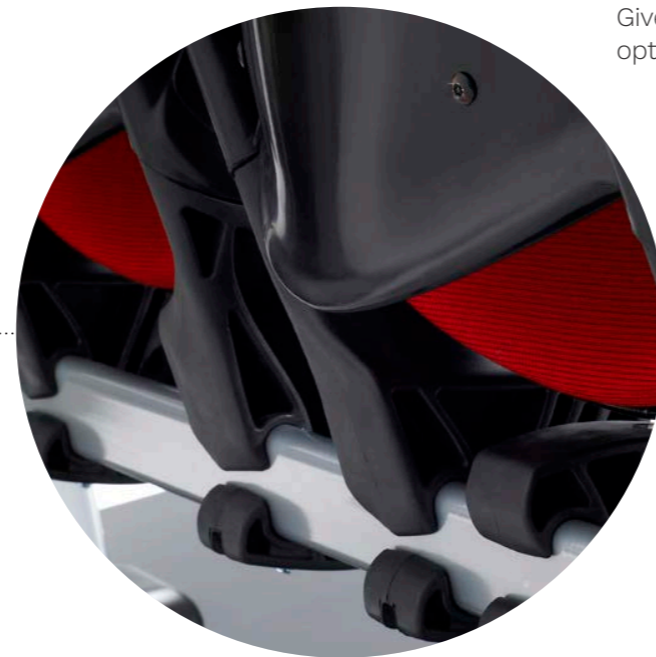

Seat Re-Upholstery

Give your venue a hassle-free facelift with the option of re-upholstering your seats.