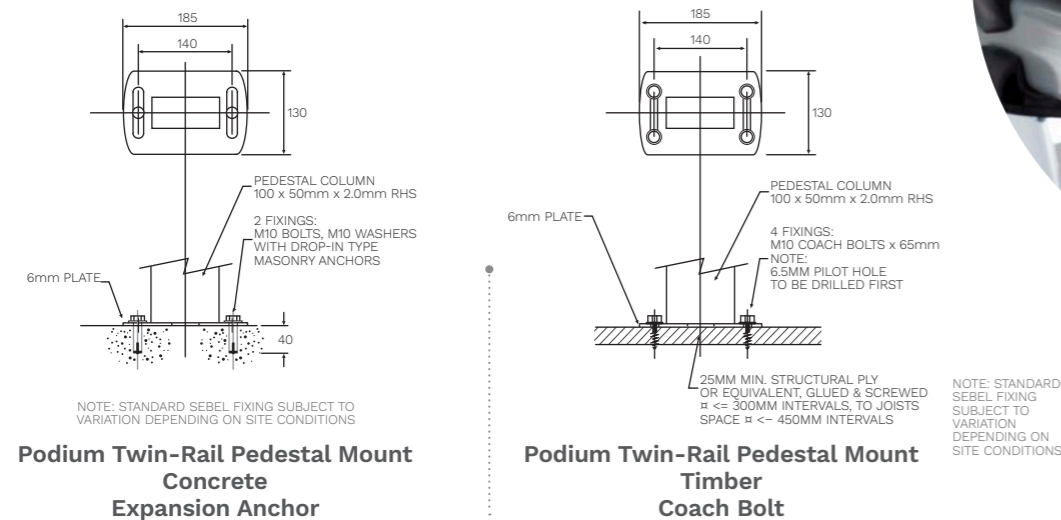

Available for both concrete and timber mounts