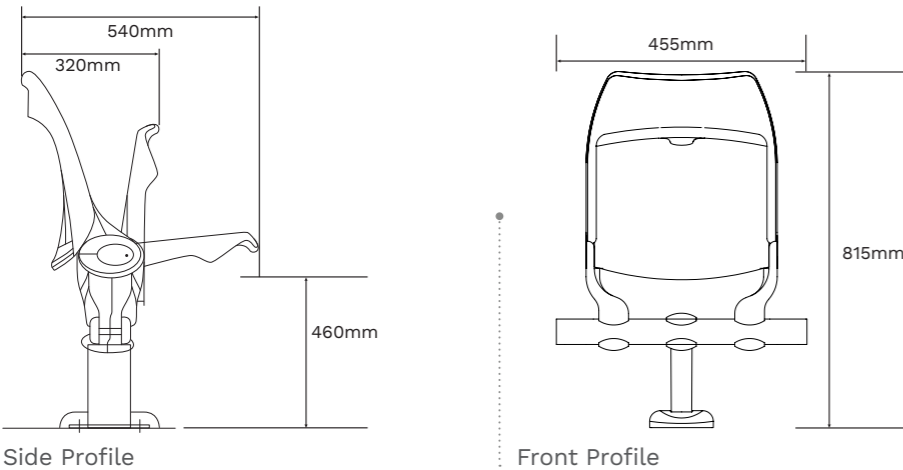

Tablets for wheelchair users

Award winning Podium provides the ultimate comfort, strength and durability

Podium layout dimensions

	Seat Centre's (mm)	Tread Depth Minimum (mm)
Podium	460	800
Podium with arms	510	800
Podium with A4 size tablet	530	850
Podium with A3 size tablet	530	900