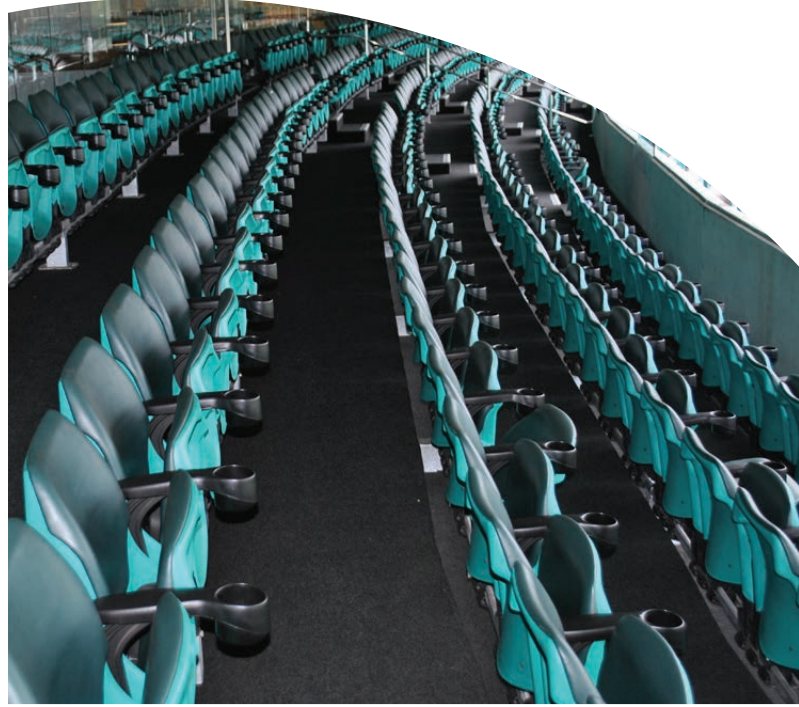

Proudly Australian

For over 60 years, we have been making great products that are designed to perform and provide lasting value.

Get in touch with us today

✉ sales@sebel furniture.com ☎ 1300 664 732 🌐 www.sebel furniture.com

📺 @sebel furniture au 🐦 @sebel furniture 📄 @sebel-furniture 📺 @sebel furniture au

Sebel reserves the right to change information and specifications without notice. The content provided is correct at time of publication and supersedes all previous versions published.