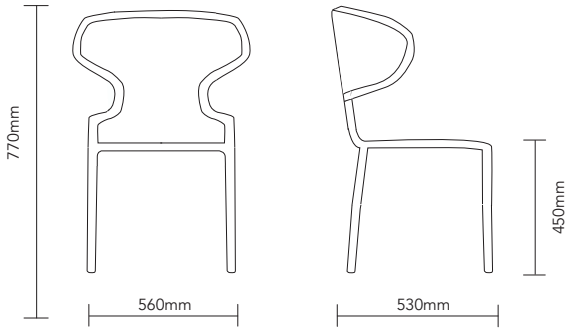

Movida

DIMENSIONS

Unit KG

PCS/CTN
4 4
0.405m³

FRAME FINISHES

Anthracite

Titanium

White

DETAILS

SHELL & FRAME

Steel

ORIGIN

China

USE

Indoor / Semi outdoor

DESCRIPTION

The Movida chair is contemporary in design. The steel frame features reinforced welds, highly durable powder coat and has a matt finish. It can be stacked 4 high and is recommended for both indoor and semi outdoor use.