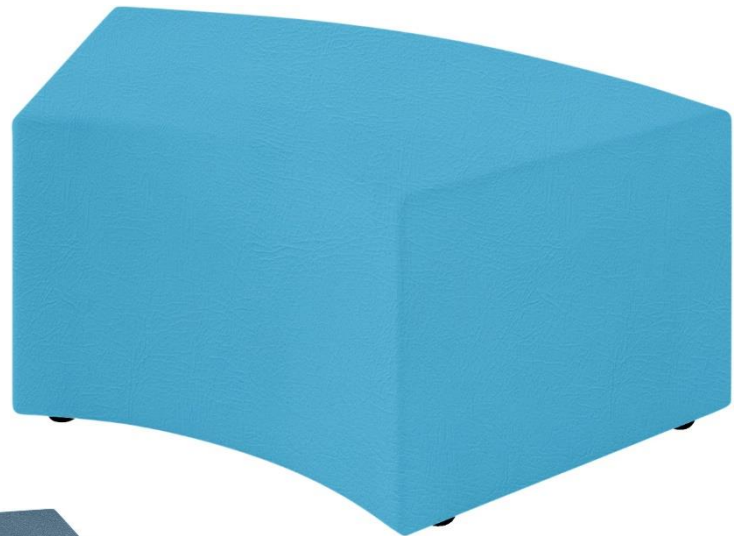

Little Softies Worm Ottoman

Versatile and Colourful – Perfect for any learning mode

Australian Made The Little Softie Worm Ottoman works well as an individual seat or as part of a setting. The universal shape means you can create a variety of configurations to suit your specific learning modality.

FEATURES

- Worm Ottomans work well as an individual alternative seating solution or as part of a setting.
- Versatile shape to create a variety of configurations suitable for your specific learning modality.
- High density foam padding for exceptional comfort.
- Durable frame.
- Cleverly designed to match the depth of our Big Softies range to create tiers to accommodate all sizes.

OPTIONS

- Available on glides only.
- Wide selection of upholstery options.

DIMENSIONS

Width	Depth	Height
956mm	450mm	350mm

The colours shown have been reproduced to represent actual product colours as accurately as possible, however actual colours may vary. We recommend contacting your Sebel representative for a sample swatch for comparison prior to ordering. For more information or samples, contact your Sebel representative, or email sales@sebel furniture.com