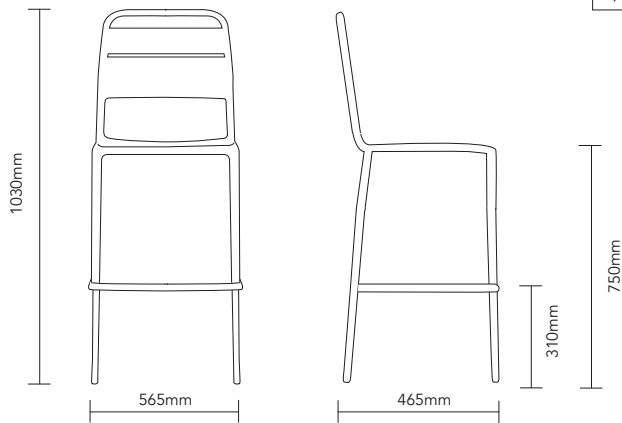

Lambretta

DIMENSIONS

FRAME FINISHES

DETAILS

SHELL & FRAME

Aluminium

ORIGIN

China

USE

Indoor / Semi outdoor

DESCRIPTION

The Lambretta stool is contemporary in design. The aluminium frame features reinforced welds, highly durable powder coat and has a matt finish. It can be stacked 4 high and is recommended for both indoor and semi outdoor use.