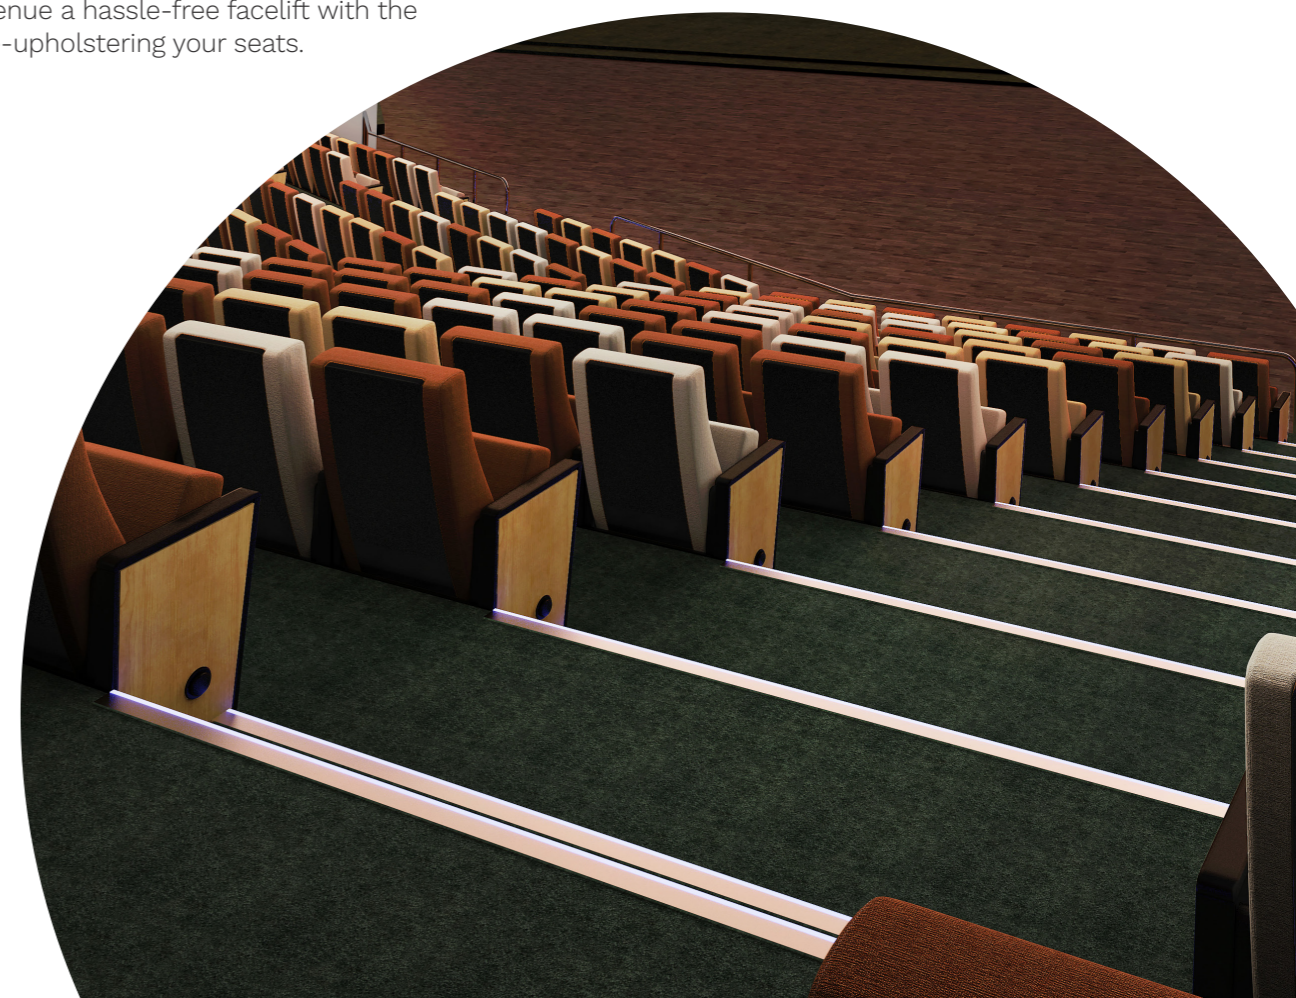

Seat Replacement

Cleverly designed so you can swap out your seating and upgrade your venue with minimum fuss and cost.