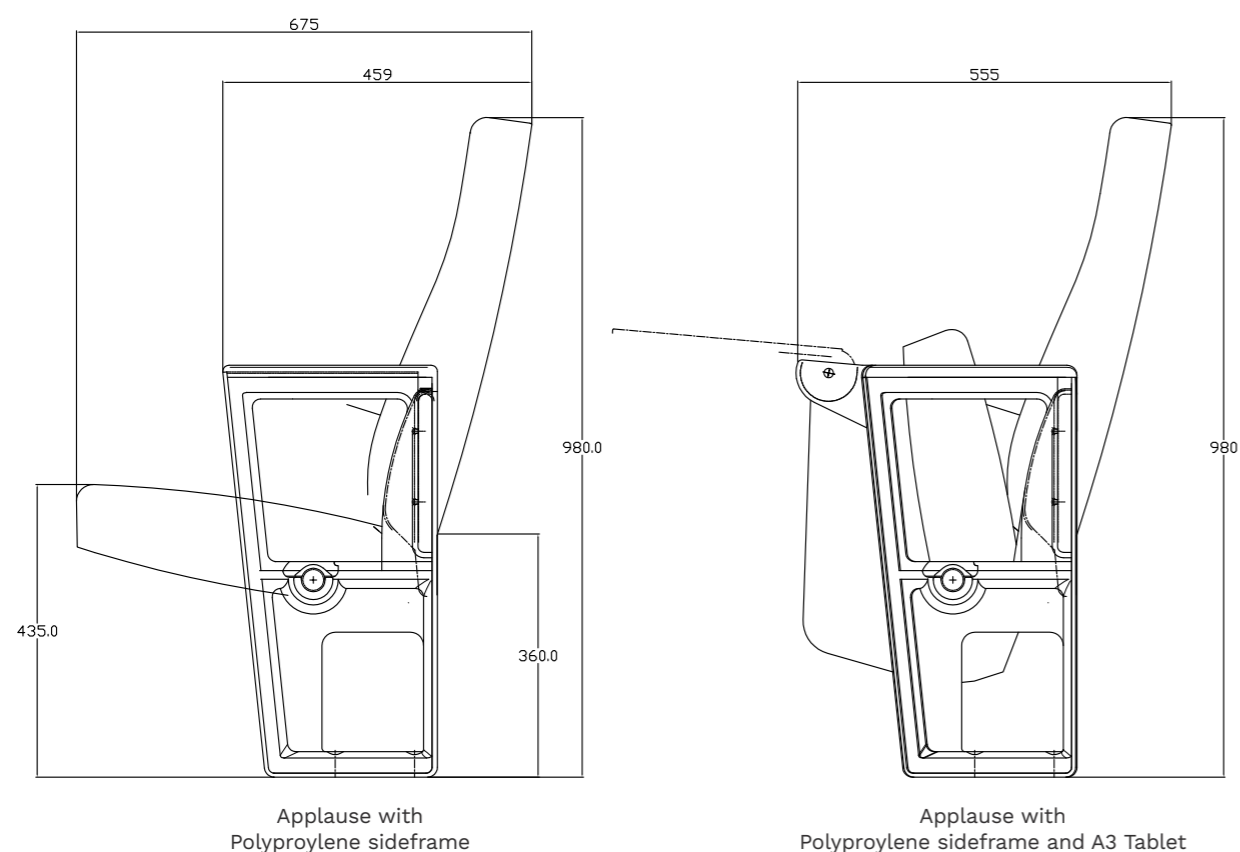

GPO and/or USB Power

General purpose outlets and/or USB ports can be incorporated into the seats.

The modern, new look Applause provides the ultimate comfort and durability.

Applause layout dimensions

	Seat Height (mm)	Overall Height (mm)	Depth - Seat and Tablet down (mm)	Depth - Seat Up (mm)
Applause	445	980	822	559