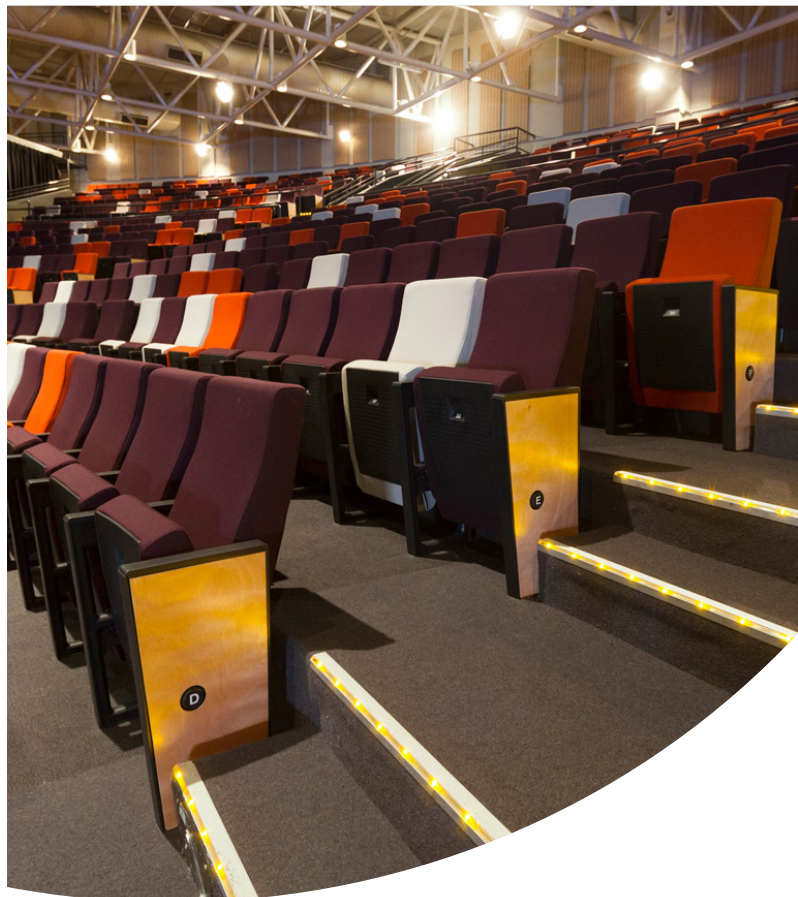

Proudly Australian

For over 60 years, we have been making great products that are designed to perform and provide lasting value.

Get in touch with us today

✉ sales@sebel-furniture.com ☎ 1300 664 732 🌐 www.sebel-furniture.com

📱 @sebel-furnitureau 🐦 @sebel-furniture 📺 @sebel-furnitureau

Sebel reserves the right to change information and specifications without notice. The content provided is correct at time of publication and supersedes all previous versions published.