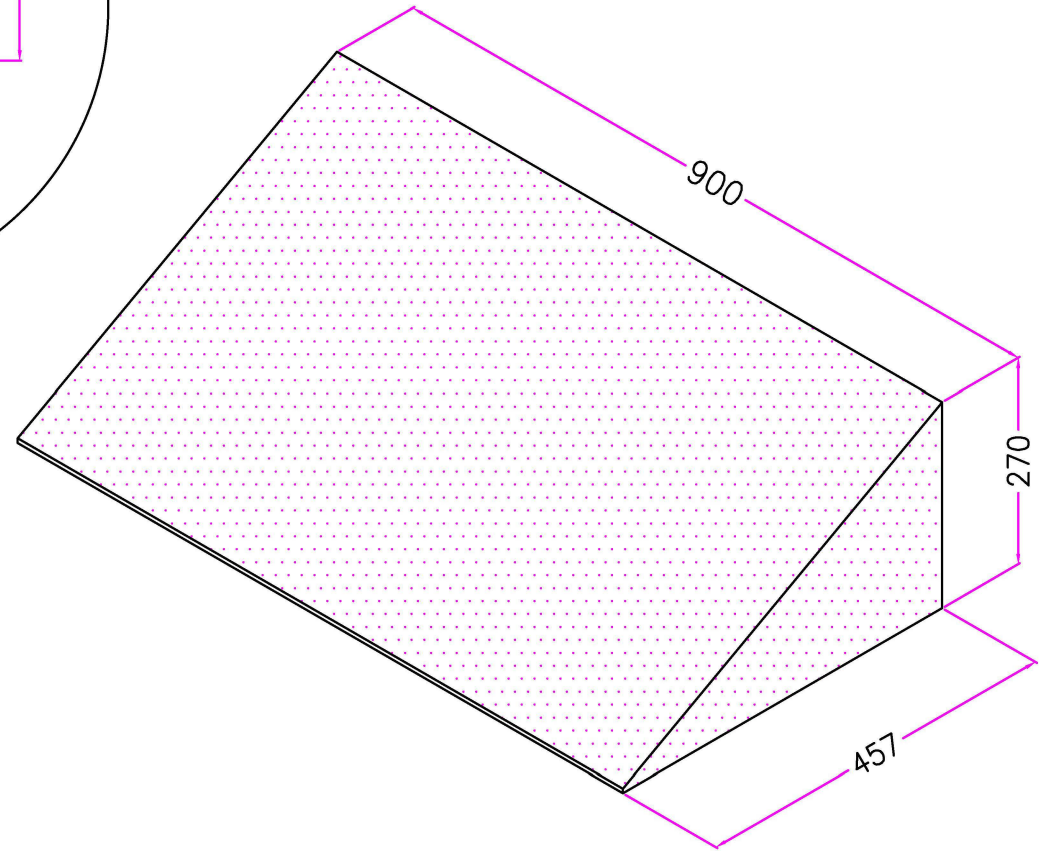

SLOPING TOP FOR INDIVIDUAL LOCKER

SLOPING TOP FOR 3 LOCKERS TOGETHER

30 DEGREES SLOPING TOPS

VERIFIED	DATE	SIGNATURE

Approved By	
-------------	--