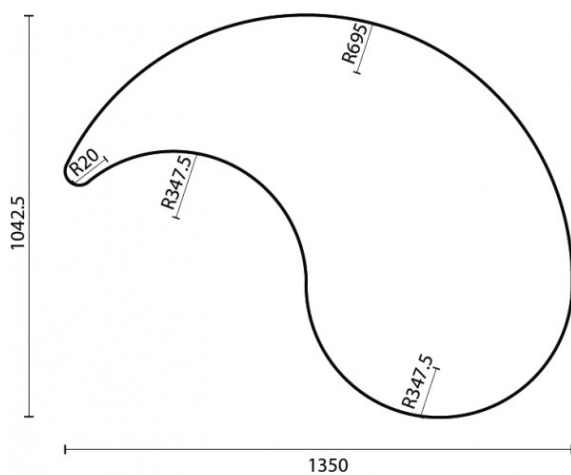

ZEN COLLABORATIVE TABLE

- Collaborative table design inspires creativity in the classroom
- Smooth table edging for added safety
- Customisable leg and feet options! Order with adjustable legs for versatility or add wheels for ease of use
- Available in all powder coating colours POA
- 18mm or 25mm Melamine Table Top in a wide variety of colours POA

SKU: N/A

GALLERY IMAGES

PRODUCT DESCRIPTION

	Zen Table	Length	Width	Frame Height
	Zen 1300	1350mm	1043mm	700mm

Q Office Furniture
02 63 62 3530
enquiries@qof.com.au
www.qof.com.au