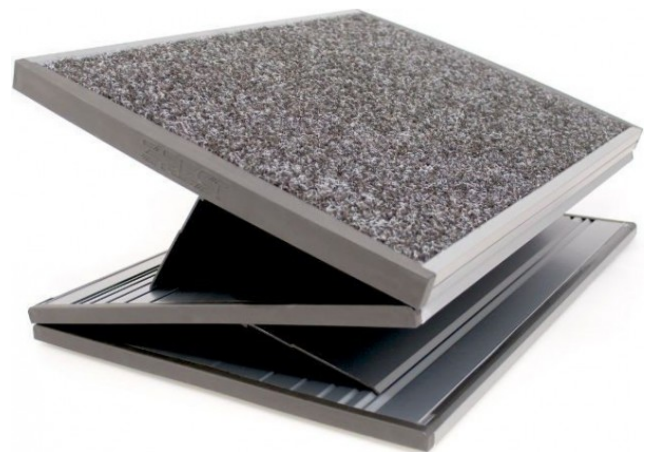

Z REST ADJUSTABLE FOOTREST

Increments of height and angle adjustment: 6 degree

Adjustment: 28 combinations

Height from floor: 50mm - 230mm

Dimensions: W465mm x D325mm

SKU: N/A

GALLERY IMAGES

PRODUCT DESCRIPTION

The Z-REST™ is very easy to adjust and will promote good blood circulation, minimise joint and ligament damage and alleviate back strain.

- Designed and manufactured in Australia
- New sturdy aluminium construction
- Highly durable anodised finish
- Sleek Modern styling
- Marine grade Carpet
- Easy adjustment without leaving your seat