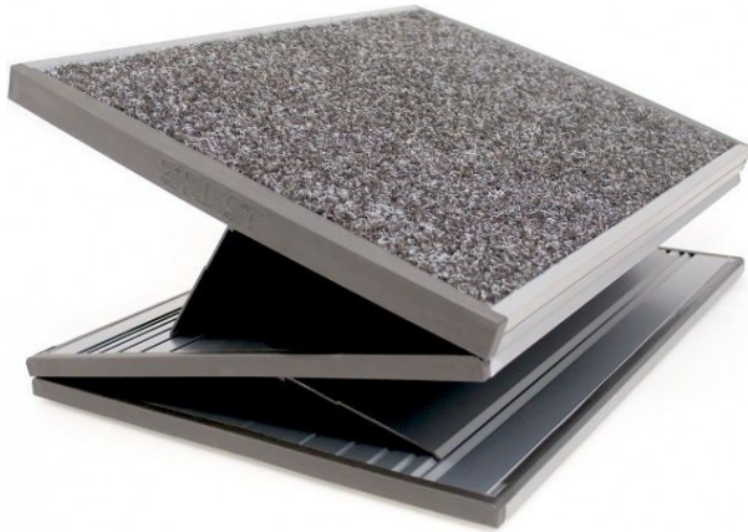

Z REST ADJUSTABLE FOOTREST

Increments of height and angle adjustment: 6 degree

Adjustment: 28 combinations

Height from floor: 50mm - 230mm

Dimensions: W465mm x D325mm

SKU: N/A

GALLERY IMAGES

PRODUCT DESCRIPTION

The Z-REST™ is very easy to adjust and will promote good blood circulation, minimise joint and ligament damage and alleviate back strain.

- Designed and manufactured in Australia
- New sturdy aluminium construction
- Highly durable anodised finish
- Sleek Modern styling
- Marine grade Carpet
- Easy adjustment without leaving your seat