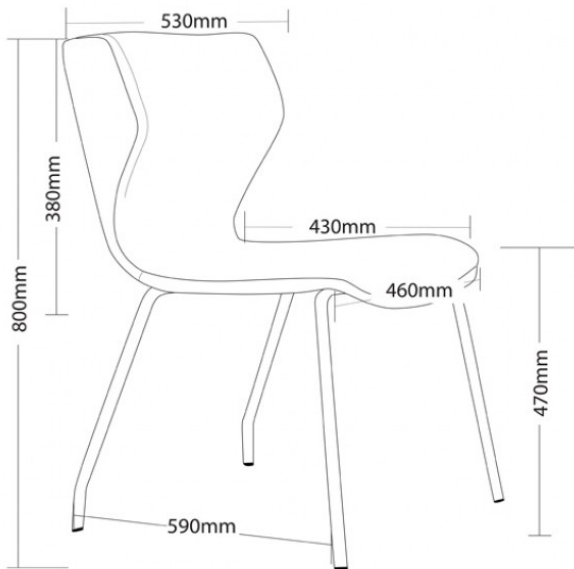

GALLERY IMAGES