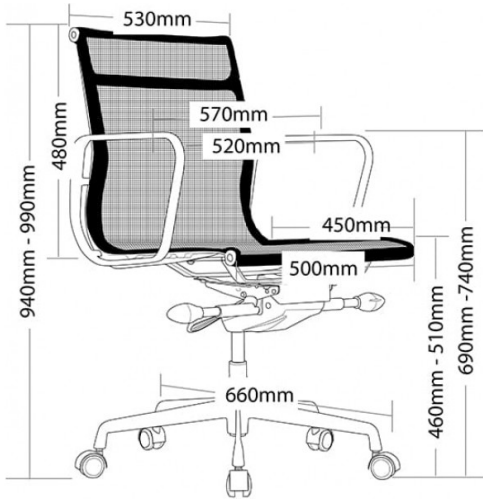

## VOLT-ME

- Adjustable seat height
- Adjustable seat and back angle
- Adjustable weight tension
- Fixed arms
- Knee tilt mechanism with 3 locking positions
- 660mm heavy duty black aluminium base
- Black powder coated frame
- Available in black mesh, terracotta PU, tan PU and black PU
- Minor assembly required
- Suitable for indoor use only
- 5 year warranty
- Weight limit is 130kg

## GALLERY IMAGES

WARRANTY

**5**  
Year

WEIGHT LIMIT

**130**  
Kilogram

IMPORTED