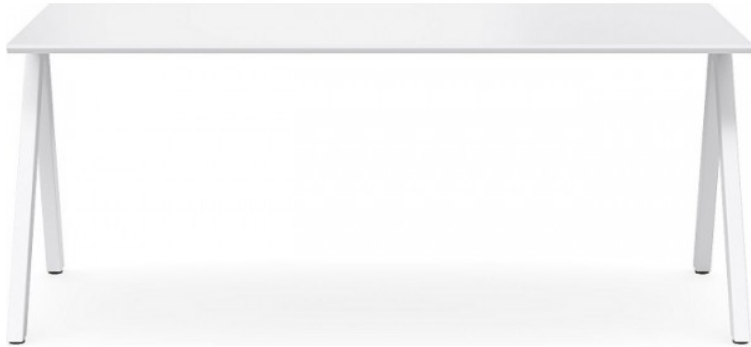

VISTA WHITE

- Top featured White 25mm Thickness
- Base: 40 x 70mm Rectangle Tube Side Legs
- Fixed Height 700mm
- 20 x 40mm Telescopic Beam
- With Adjustment 299~4199
- 6mm Sleek Shadow Line

*Adjustable Feet