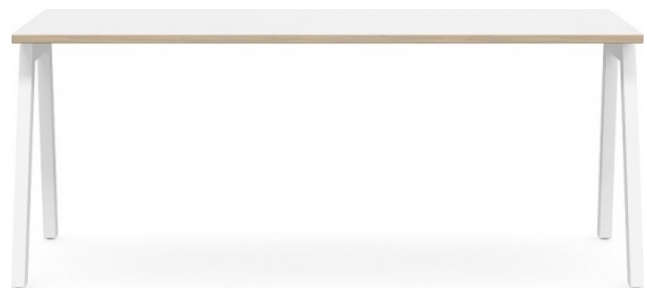

GALLERY IMAGES