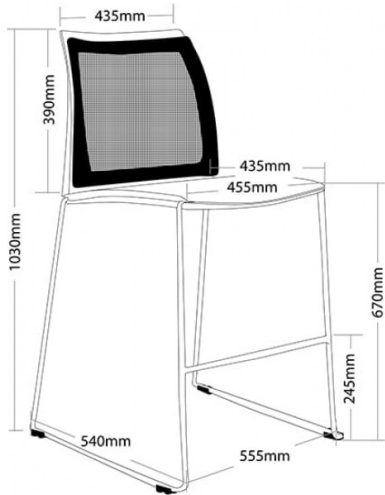

VINN-MB-ST

- Optional plastic or mesh back
- Optional arms, tablet arm or stool
- Optional black metal trolley, easy to move when stacked
- Available in beam seating
- Stackable
 - » Maximum 13 chairs on trolley
 - » Maximum 5 chairs on floor
 - » Maximum 3 chairs with stools or arms
- Not stackable with tablet arms or stool with arms
- Linkable except with tablet arms or arms
- Chrome finish
- Black plastic
- Plastic under pan
- Solid steel sled base frame
- Available in black only
- Suitable for indoor use only
- 4 year warranty
- Weight limit is 120kg

SKU: N/A

GALLERY IMAGES

WARRANTY

4
Year

WEIGHT LIMIT

120
Kilogram

IMPORTED