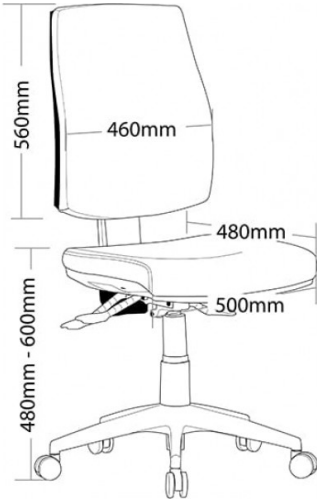

## VIRGO VI350H

- Adjustable seat height
- Adjustable back height (ratchet)
- Adjustable seat angle (with 3 lever mechanism only)
- Adjustable back angle
- Optional adjustable arms
- Optional seat depth (seat slider) (not available on drafting chair)
- Optional drafting kit
- Optional 2 or 3 lever mechanism
- Available in high and low back
- Moulded seat and back foam
- Square seat
- 660mm black nylon base
- Available in local fabrics
- AFRDI tested to level 6
- Suitable for indoor use only
- 7 year warranty
- Weight limit is 130kg

## GALLERY IMAGES

WARRANTY

**7**  
Year

WEIGHT LIMIT

**130**  
Kilogram