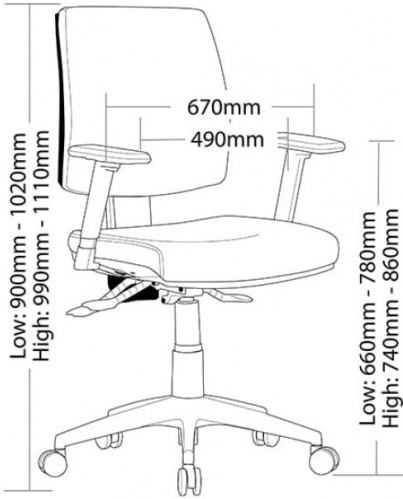

VIRGO VI350C

- Adjustable seat height
- Adjustable back height (ratchet)
- Adjustable seat angle (with 3 lever mechanism only)
- Adjustable back angle
- Optional adjustable arms
- Optional seat depth (seat slider) (not available on drafting chair)
- Optional drafting kit
- Optional 2 or 3 lever mechanism
- Available in high and low back
- Moulded seat and back foam
- Square seat
- 660mm black nylon base
- Available in local fabrics
- AFRDI tested to level 6
- Suitable for indoor use only
- 7 year warranty
- Weight limit is 130kg

SKU: N/A

GALLERY IMAGES

WARRANTY

7
Year

WEIGHT LIMIT

130
Kilogram