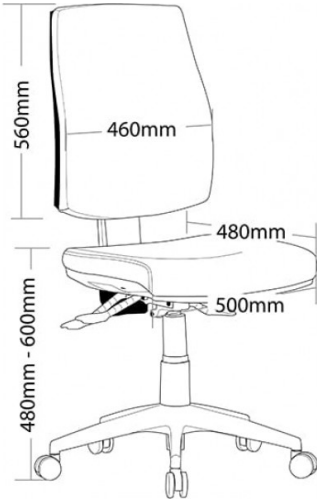

VIRGO VI200H

- Adjustable seat height
- Adjustable back height (ratchet)
- Adjustable seat angle (with 3 lever mechanism only)
- Adjustable back angle
- Optional adjustable arms
- Optional seat depth (seat slider) (not available on drafting chair)
- Optional drafting kit
- Optional 2 or 3 lever mechanism
- Available in high and low back
- Moulded seat and back foam
- Square seat
- 660mm black nylon base
- Available in local fabrics
- AFRDI tested to level 6
- Suitable for indoor use only
- 7 year warranty
- Weight limit is 130kg

SKU: N/A

GALLERY IMAGES

WARRANTY

7
Year

WEIGHT LIMIT

130
Kilogram