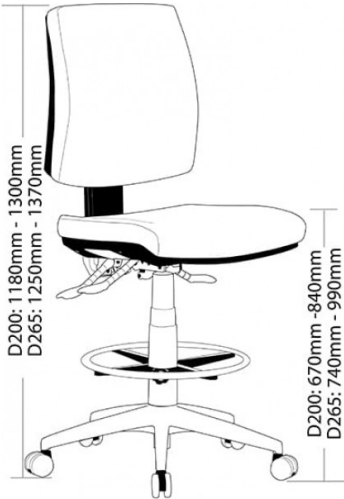

VIRGO VI200D

- Adjustable seat height
- Adjustable back height (ratchet)
- Adjustable seat angle (with 3 lever mechanism only)
- Adjustable back angle
- Optional adjustable arms
- Optional seat depth (seat slider) (not available on drafting chair)
- Optional drafting kit
- Optional 2 or 3 lever mechanism
- Available in high and low back
- Moulded seat and back foam
- Square seat
- 660mm black nylon base
- Available in local fabrics
- AFRDI tested to level 6
- Suitable for indoor use only
- 7 year warranty
- Weight limit is 130kg

SKU: N/A

GALLERY IMAGES

WARRANTY

7
Year

WEIGHT LIMIT

130
Kilogram