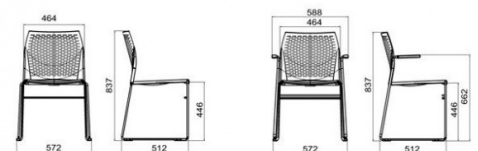

## VERSA SLED - PP SEAT & BACK

A premium, multipurpose chair - VERSA has a smartly perforated contoured backrest offering comfort and flexibility. VERSA is available with or without armrests and the seat can be upholstered allowing you to co-ordinate with any colour scheme. VERSA is a very robust chair with excellent stacking capacity and can be linked in rows with its discreet linking device. VERSA stacks up 45 high on its trolley. When optioned with the upholstered seat you can stack up to 15 high on the trolley.

## GALLERY IMAGES

DIMENSIONI - DIMENSIONS

## **PRODUCT DESCRIPTION**

Stackable up to 45 on trolley or 10 on the floor

Perforated Contoured PP Backrest

Very Strong, Solid Rod Sled Base Frame

Smooth Under Seat

Made in Europe

CATAS Certified

140kg Recommended Weight Capacity