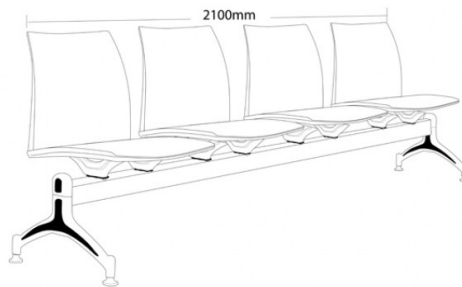

V-BEAM 4MU

- Optional 2, 3 or 4 seater
- Suitable for indoor use only
- Heavy duty black metal beam frame
- Adjustable feet
- Optional plastic or mesh back
- Black plastic
- Available in local fabrics
- Back mesh available in Jazz mesh
- 4 Year warranty
- Weight limit for 2 seater is 180kg
- Weight limit for 3 seater is 250kg
- Weight limit for 4 seater is 300kg

SKU: V-BEAM 4MU

GALLERY IMAGES

WEIGHT LIMIT
300
Kilogram