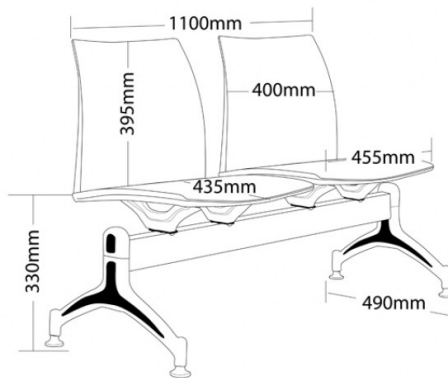

V-BEAM 2MU

- Optional 2, 3 or 4 seater
- Suitable for indoor use only
- Heavy duty black metal beam frame
- Adjustable feet
- Optional plastic or mesh back
- Black plastic
- Available in local fabrics
- Back mesh available in Jazz mesh
- 4 Year warranty
- Weight limit for 2 seater is 180kg

SKU: V-BEAM 2MU

GALLERY IMAGES

WEIGHT LIMIT

180

Kilogram