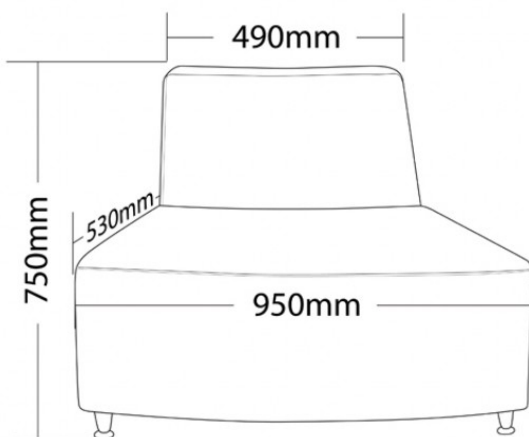

TWIST-SO

- Plywood frame
- Webbed base
- High density foam
- Chrome feet
- Suitable for indoor use only
- Available in local fabrics
- 3 Year warranty
- Weight limit is 120kg

SKU: TWIST-SO

GALLERY IMAGES