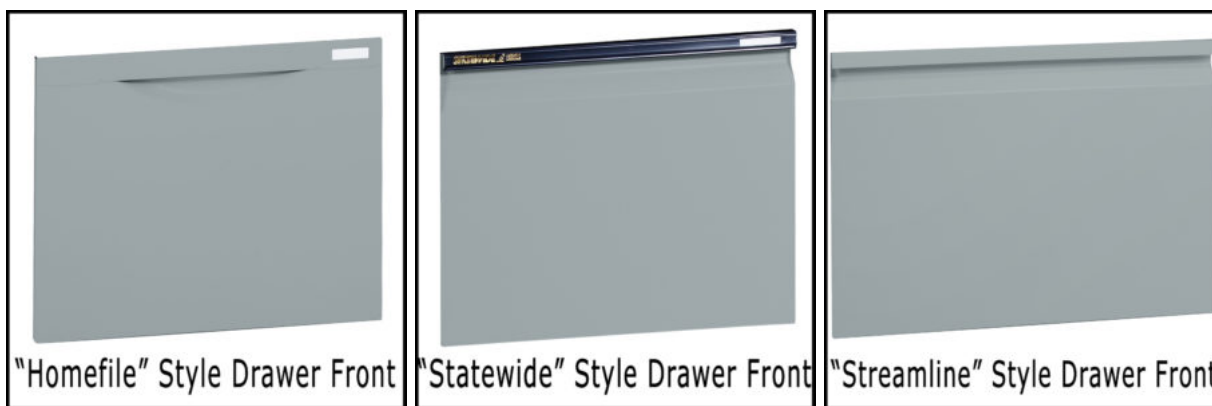

Drawer Front Options: