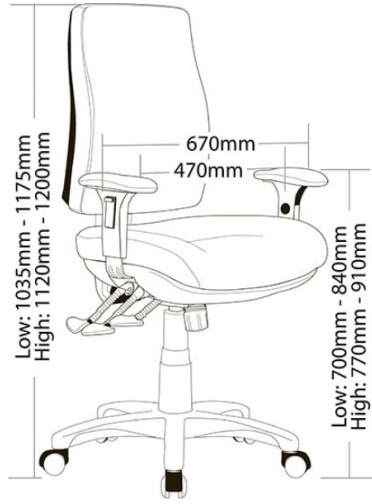

SPOT-HC-MB - LARGE OFFICE CHAIR SUPER COMFORTABLE SEAT 140KG WEIGHT RATING

- Adjustable seat height
- Adjustable back height (ratchet)
- Adjustable seat and back angle
- Adjustable weight tension
- Optional adjustable arms
- Moulded seat and back foam
- Mega big boy seat
- 3 lever heavy duty ergonomic mechanism
- 700mm black nylon base
- Chair not available with drafting kit
- Available in Metro black only
- AFRDI tested to level 6
- Minor assembly required
- Suitable for indoor use only
- 7 year warranty
- Weight limit is 140kg

SKU: N/A

GALLERY IMAGES

WEIGHT LIMIT

140

Kilogram