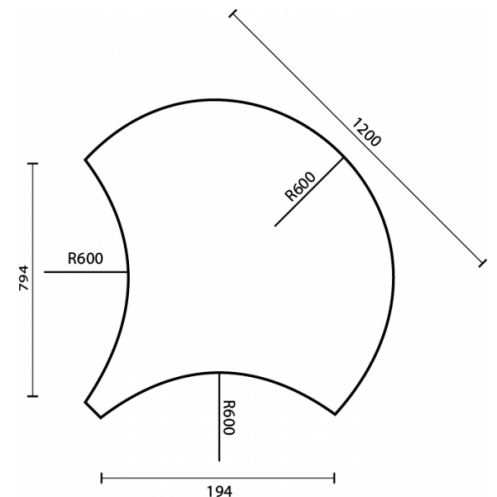

SPADE COLLABORATIVE TABLE

- Collaborative table design inspires creativity in the classroom
- Smooth table edging for added safety
- Customisable leg and feet options! Order with adjustable legs for versatility or add wheels for ease of use
- Available in all powder coating colours POA
- 18mm or 25mm Melamine Table Top in a wide variety of colours POA

SKU: N/A

GALLERY IMAGES

PRODUCT DESCRIPTION

Spade Title	Table Radius	Frame Height
Spade 1200	1200mm	700mm

Q Office Furniture
02 63 62 3530
enquiries@qof.com.au
www.qof.com.au