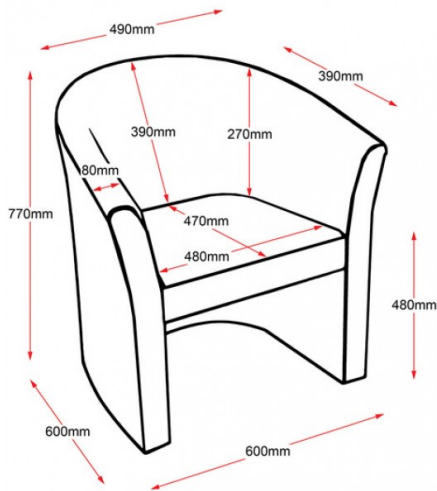

**SPACE SINGLE SEATER EXECUTIVE
TUB CHAIR BLACK PU LEATHER WITH
STITCHING DETAIL THROUGHOUT -
RUBBER FEET 140 KG WEIGHT
RATING**

- Black PU Leather With Stitching Detail Throughout - Rubber Feet
- 140 Kg Weight Rating - Soft Foam Used For Added Comfort

SKU: SP EXEC TUB

GALLERY IMAGES

PRODUCT DESCRIPTION

Larger tub chair, ideal for reception areas, with attractive flared arm rest and stitching detail on the back. Upholstered in cleanable black PU.

Backed by a 3 year warranty.

Finishes:

Specifications

SKU	BACK HEIGHT	SEAT DEPTH	SEAT WIDTH	SEAT HEIGHT
SPEXECTUB	390mm	470mm	480mm	480mm

Box Dimensions

Box Number	Width	Depth	Height	CBM	Weight
1	660mm	760mm	800mm	0.40	22kg

Q Office Furniture
02 63 62 3530
enquiries@qof.com.au
www.qof.com.au