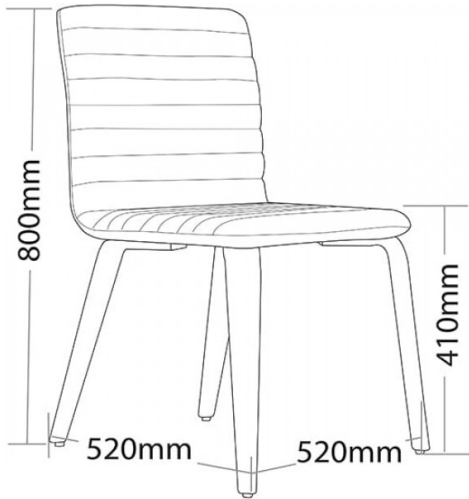

SMOKE-BL

- Adjustable seat height with 4 star base, black base and black base with castors
- Optional chrome 4 legs frame
- Optional sled base chrome frame
- Optional 700mm aluminium 4 star base
- Optional timber legs with natural finish
- Optional timber legs with black finish
- Optional black base with or without castors
- Fully upholstered
- High density foam
- Plywood shell
- Available in local fabrics
- Optional frame or base colour (please allow 5 more days)
- Suitable for indoor use only
- 5 year warranty
- Weight limit is 130kg

SKU: N/A

GALLERY IMAGES

WARRANTY

5
Year

WEIGHT LIMIT

130
Kilogram

UPHOLSTERED
IN AUSTRALIA