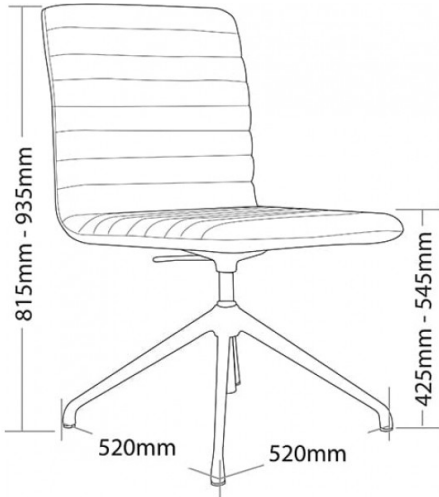

SMOKE-BB

- Adjustable seat height with 4 star base, black base and black base with castors
- Optional chrome 4 legs frame
- Optional sled base chrome frame
- Optional 700mm aluminium 4 star base
- Optional timber legs with natural finish
- Optional timber legs with black finish
- Optional black base with or without castors
- Fully upholstered
- High density foam
- Plywood shell
- Available in local fabrics
- Optional frame or base colour (please allow 5 more days)
- Suitable for indoor use only
- 5 year warranty
- Weight limit is 130kg

SKU: N/A

GALLERY IMAGES

WEIGHT LIMIT

130
Kilogram

WARRANTY

5
Year

**UPHOLSTERED
IN AUSTRALIA**