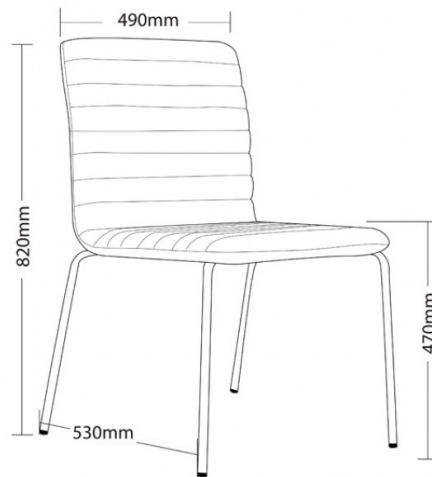

## SMOKE-4L

- Plywood shell
- Optional chrome sled base
- Optional chrome 4 leg frame
- Optional 660mm aluminium 4 star base
- High density foam
- Adjustable seat height with 4 star base
- Suitable for indoor use only
- Available in local fabrics
- 5 Year warranty
- Weight limit is 130kg

## GALLERY IMAGES

WEIGHT LIMIT

**130**

Kilogram