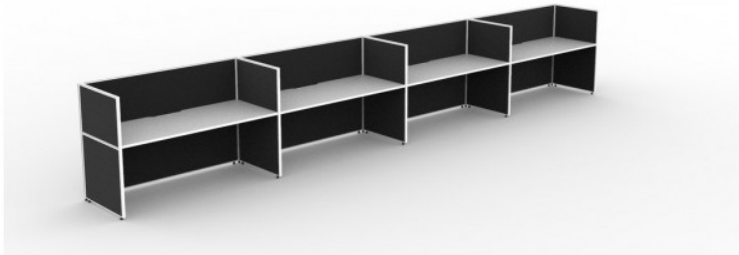

SHUSH30 WORKSTATION - 4 PERSON - SCREEN HUNG TOPS - WHITE

Product Features

- Component based system
- The SHUSH30 screen range features a 30mm slimline screen with a square profile, powder coat frame and a full fabric pinnable surface with adjustable levelling feet
- The two height options - 1500mm or 1200mm - allow for privacy or communication between users
- Option of Black fabric with white frame or Grey fabric with black frame (Contact us today for a wider range of fabric colours)
- Use ceiling to workstation power poles and umbilicals to take power to the workstations neatly and safely (sold separately)
- Adjustable levelling feet
- Scallop Cut Out To Rear For Cable Access
- E0 Enviroboard Melamine Worksurface
- 3 Work Top Sizes, 750mm Depth Work Top Per User
- 5 Year Australian Warranty

SKU: SHUSH30 Workstation - 4 Person - Screen Hung Tops - White

VARIATIONS

Image	SKU	Price Description	Work top size per user	Screen height	Screen colour
	SHUSH30	Workstation - 4 Person - Screen Hung Tops - White	1200mm W x 750mm D	1200mm	Black Fabric with White Frame
	SHUSH30	Workstation - 4 Person - Screen Hung Tops - White	1200mm W x 750mm D	1200mm	Grey Fabric with Black Frame
	SHUSH30	Workstation - 4 Person - Screen Hung Tops - White	1200mm W x 750mm D	1500mm	Black Fabric with White Frame
	SHUSH30	Workstation - 4 Person - Screen Hung Tops - White	1200mm W x 750mm D	1500mm	Grey Fabric with Black Frame
	SHUSH30	Workstation - 4 Person - Screen Hung Tops - White	1500mm W x 750mm D	1200mm	Black Fabric with White Frame
	SHUSH30	Workstation - 4 Person - Screen Hung Tops - White	1500mm W x 750mm D	1200mm	Grey Fabric with Black Frame

GALLERY IMAGES

PRODUCT DESCRIPTION

The SHUSH30 is a slimline screen system that can create endless configurations. Create runs of any length. Use the 2 different screen heights to create privacy or encourage teamwork.