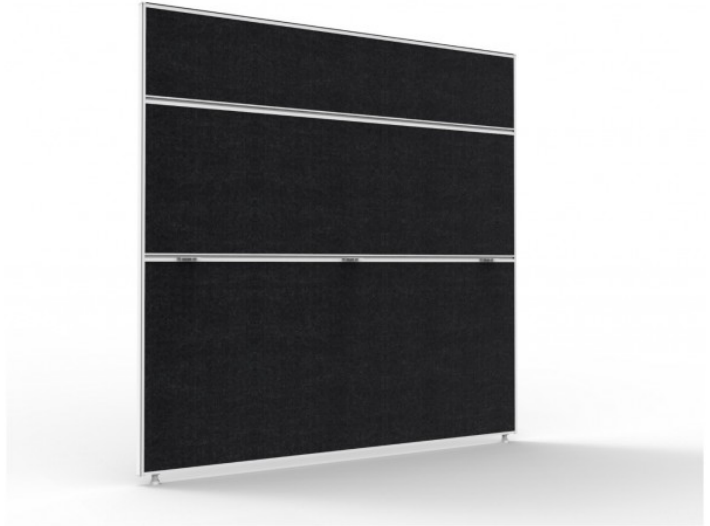

SHUSH30 SCREEN - FABRIC SCREEN WITH POWDERCOAT FRAME 1500MM W X 1500MM H X 30MM T | PINABLE SURFACE WITH MID RAIL FOR WORK TOP HANGING - TOP RAIL FOR ACCESSORY HANGING ACCESSORIES

Shush30 Screen - Fabric Screen with Powdercoat frame
 1500mm W x 1500mm H x 30mm T | Pinable Surface with Mid Rail For Work Top Hanging - Top Rail For Accessory Hanging accessories | Black fabric with White frame or Grey fabric with Black frame only - House fabrics for extra

SKU: IS1515

VARIATIONS

Image	SKU	Price	Description	Screen colour
	IS1515 BL			Black Fabric with White Frame

Image	SKU	Price Description	Screen colour
	IS1515 GR	Grey Fabric with Black Frame	

GALLERY IMAGES

PRODUCT DESCRIPTION

The SHUSH30 screen range features a 30mm slimline screen with a square profile, powder coat frame and a full fabric pinnable surface with adjustable levelling feet.

The two heights allow for either full communication or some privacy between users.