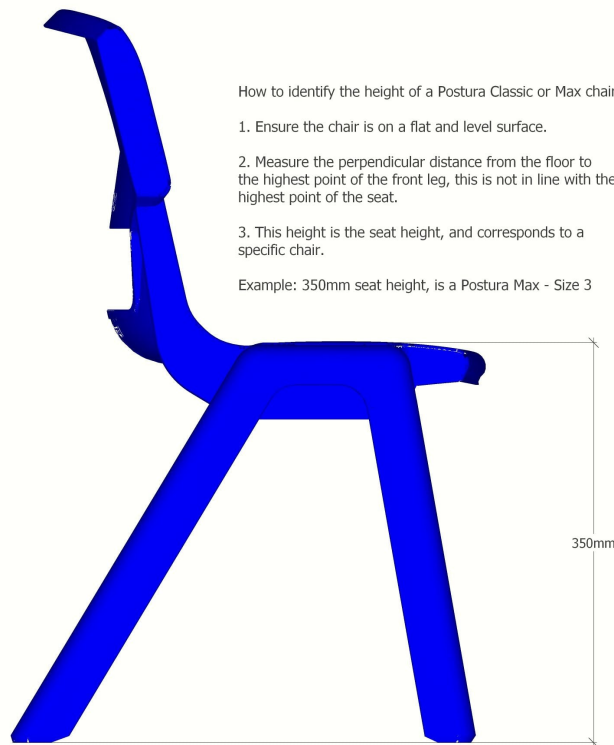

HOW TO MEASURE

Click image [below for printable pdf](#)

sebel®

The colours shown have been reproduced to represent actual product colours as accurately as possible, however actual colours may vary. We recommend checking your chosen colour against a sample colour swatch, as different screen and printing settings may affect the representation of the colour. Due to the manufacturing process, keep in mind that all colour samples may still have minimal colour variations to the finished product.