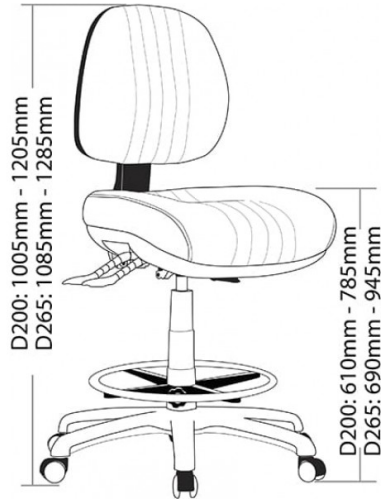

## SAFARI SA350D

- Adjustable seat height
- Adjustable back height (ratchet)
- Adjustable seat angle (with 3 lever mechanism only)
- Adjustable back angle
- Optional adjustable arms
- Optional seat depth (seat slider) (not available on drafting chair)
- Optional drafting kit
- Optional 2 or 3 lever mechanism
- Available in high and low back
- Moulded seat and back foam
- Big boy seat
- Firm kidney and lumbar support
- 700mm heavy duty 6 star black nylon base
- Available in local fabrics
- Suitable for indoor use only
- 7 year warranty
- Weight limit is 130kg

## GALLERY IMAGES

**WARRANTY**

**7**  
**Year**

**WEIGHT LIMIT**

**130**  
**Kilogram**

**UPHOLSTERED  
IN AUSTRALIA**