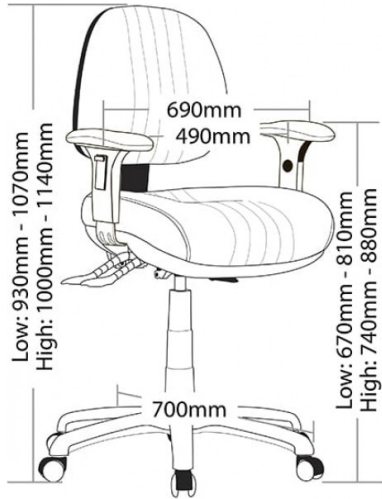

SAFARI SA350C

- Adjustable seat height
- Adjustable back height (ratchet)
- Adjustable seat angle (with 3 lever mechanism only)
- Adjustable back angle
- Optional adjustable arms
- Optional seat depth (seat slider) (not available on drafting chair)
- Optional drafting kit
- Optional 2 or 3 lever mechanism
- Available in high and low back
- Moulded seat and back foam
- Big boy seat
- Firm kidney and lumbar support
- 700mm heavy duty 6 star black nylon base
- Available in local fabrics
- Suitable for indoor use only
- 7 year warranty
- Weight limit is 130kg

SKU: N/A

GALLERY IMAGES

WARRANTY

7
Year

WEIGHT LIMIT

130
Kilogram

**UPHOLSTERED
IN AUSTRALIA**