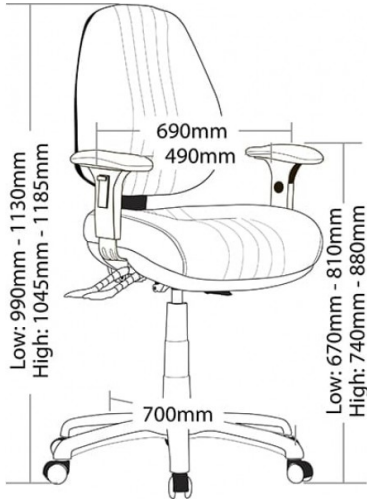

SAFARI SA200HC

- Adjustable seat height
- Adjustable back height (ratchet)
- Adjustable seat angle (with 3 lever mechanism only)
- Adjustable back angle
- Optional adjustable arms
- Optional seat depth (seat slider) (not available on drafting chair)
- Optional drafting kit
- Optional 2 or 3 lever mechanism
- Available in high and low back
- Moulded seat and back foam
- Big boy seat
- Firm kidney and lumbar support
- 700mm heavy duty 6 star black nylon base
- Available in local fabrics
- Suitable for indoor use only
- 7 year warranty
- Weight limit is 130kg

SKU: N/A

GALLERY IMAGES

WARRANTY

7
Year

WEIGHT LIMIT

130
Kilogram

UPHOLSTERED
IN AUSTRALIA