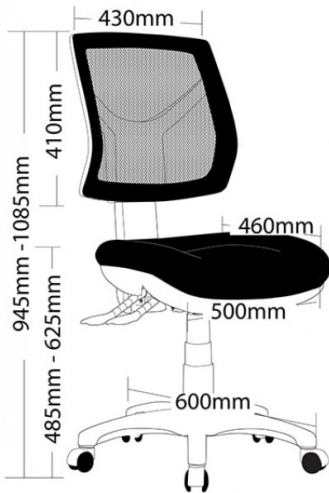

### **RIO BEST HOME OFFICE CHAIR FOR NIMBLE USERS CONTOURED SEAT FOAM MESH BACK**

- Adjustable seat height
- Adjustable back height (ratchet)
- Adjustable seat and back angle
- Optional adjustable arms
- Available in high and low back
- Moulded seat foam
- Mesh back
- 3 lever ergonomic mechanism
- 600mm black nylon base
- Available in Metro black only
- AFRDI tested to level 6
- Minor assembly required
- Suitable for indoor use only
- 7 year warranty
- Weight limit is 130kg

## PRODUCT DESCRIPTION

For nimble sized users the Rio is a super comfortable and durable office chair. The mesh backrest has an ergonomic contour , the durable mesh backrest flexes nicely to support and cushion your back. The seat has super comfortable seat foam that contoured to your body shape reducing fatigue .