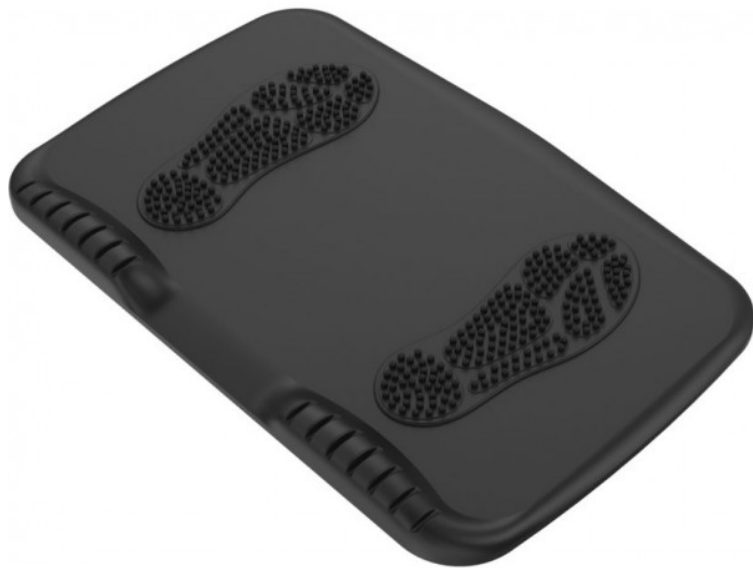

## RAPID REFRESH MAT

- Perfect to use with any height adjustable workstation when standing.
- Massage points and moulded areas on mat promote blood circulation whilst standing.
- 100% PU material.
- Non-slip and skid-proof designed underneath to provide sturdy standing platform.

## PRODUCT DESCRIPTION

Use the Rapid Refresh mat in the standing position with any height adjustable workstation for ultimate comfort, with massage points and moulded areas on mat promoting blood circulation.