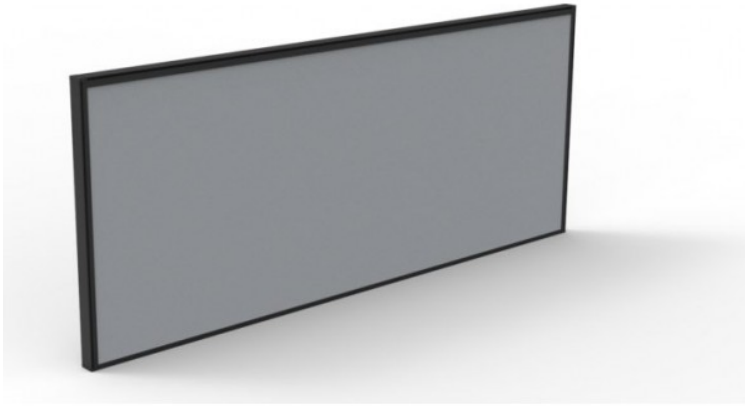

RAPID INFINITY SCREEN

- 30mm thick and 500mm high
- Modern Pinable Screen for Rapid Infinity Desks and Workstations
- Available in 1200mm, 1500mm and 1800mm Widths
- Choose Between Black Screen with White Frame, or Grey Screen with Black Frame

SKU: FURRAPINFSCR

GALLERY IMAGES

PRODUCT DESCRIPTION

Add privacy and noise reduction between users sitting opposite each other with an Infinity screen. The 500mm high pinnable screen fits easily to the workstation

Finishes:

Specifications

SKU	Width	Height	Depth
IS1200	1200mm	500mm	30mm
IS1500	1500mm	500mm	30mm
IS1800	1800mm	500mm	30mm

Box Dimensions

Box Number	Width	Depth	Height	CBM	Weight
IS1200	530mm	1260mm	40mm	0.03	9kg
IS1500	580mm	1560mm	40mm	0.04	10kg
IS1800	580mm	1860mm	40mm	0.04	13kg