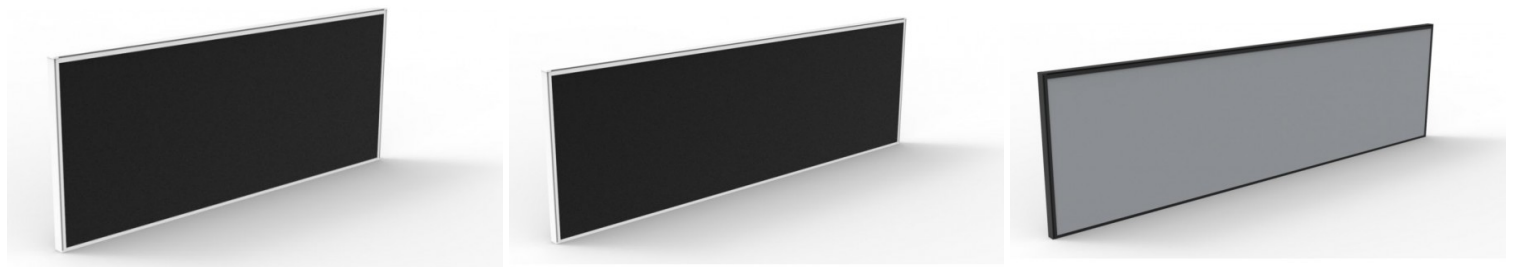

RAPID INFINITY SCREEN

- 30mm thick and 500mm high
- Modern Pinable Screen for Rapid Infinity Desks and Workstations
- Available in 1200mm, 1500mm and 1800mm Widths
- Choose Between Black Screen with White Frame, or Grey Screen with Black Frame

SKU: FURRAPINFSCR

GALLERY IMAGES

PRODUCT DESCRIPTION

Add privacy and noise reduction between users sitting opposite each other with an Infinity screen. The 500mm high pinnable screen fits easily to the workstation

Finishes:

Specifications

SKU	Width	Height	Depth
IS1200	1200mm	500mm	30mm
IS1500	1500mm	500mm	30mm
IS1800	1800mm	500mm	30mm

Box Dimensions

Box Number	Width	Depth	Height	CBM	Weight
IS1200	530mm	1260mm	40mm	0.03	9kg
IS1500	580mm	1560mm	40mm	0.04	10kg
IS1800	580mm	1860mm	40mm	0.04	13kg