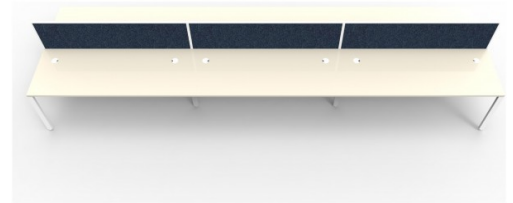

RAPID INFINITY 6 PERSON DOUBLE SIDED WORKSTATION - PROFILE LEG - WITH SCREEN 1500MM W X 700MM D WORKTOPS

Rapid Infinity 6 Person Double Sided Workstation - Profile Leg - With Screen 1500mm W x 700mm D x 730mm H Per User - 4500mm W x 1430mm D Overall 60mm x 30mm Profile Leg - White P/C - Dual Cross Bar For Added Stability 495mm H x 30mm T Privacy Screen - Black Fabric - Matching White P/C Frame E0 Rated Melamine Worksurface - Adjustable Levelling Feet

SKU: IPLDWS6P157

VARIATIONS

Image	SKU	Price	Description	Top colour
	IPLDWS6P157			Beech

GALLERY IMAGES

PRODUCT DESCRIPTION

Maximise space and create an efficient working environment with Deluxe Rapid Infinity. 750mm deep Enviroboard tops, with scallop for cable access, and a recessed leg to create full leg access in long runs of workstations.

The 60 x 30 profile leg adds a minimalist look to each workstation run, and the matching dividing screen adds privacy and noise reduction to each workstation.

White or oak tops, and black or white frames create a modern, clean look to your fit out.

Finishes:

Specifications

SKU	Workstations	Overall Width	Overall Depth	Overall Height
D-IPLDWS2P1875	2 Person	1800mm	1530mm	1200mm
D-IPLDWS4P1875	4 Person	3600mm	1530mm	1200mm
D-IPLDWS6P1875	6 Person	5400mm	1530mm	1200mm
D-IPLDWS2P1575	2 Person	1500mm	1530mm	1200mm
D-IPLDWS4P1575	4 Person	3000mm	1530mm	1200mm
D-IPLDWS6P1575	6 Person	4500mm	1530mm	1200mm
D-IPLDWS2P1275	2 Person	1200mm	1530mm	1200mm
D-IPLDWS4P1275	4 Person	2400mm	1530mm	1200mm
D-IPLDWS6P1275	6 Person	3600mm	1530mm	1200mm