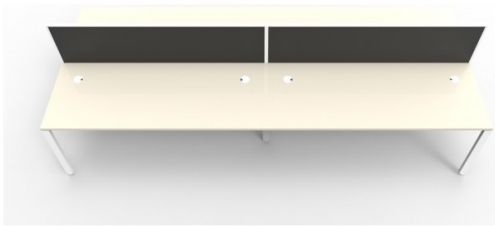

RAPID INFINITY 4 PERSON DOUBLE SIDED WORKSTATION - PROFILE LEG - WITH SCREEN 1800MM W X 700MM D WORKTOPS

Rapid Infinity 4 Person Double Sided Workstation - Profile Leg - With Screen 1800mm W x 700mm D x 730mm H Per User - 3600mm W x 1430mm D Overall 60mm x 30mm Profile Leg - White P/C - Dual Cross Bar For Added Stability 495mm H x 30mm T Privacy Screen - Black Fabric - Matching White P/C Frame E0 Rated Melamine Worksurface - Adjustable Levelling Feet

SKU: IPLDWS4P187

VARIATIONS

Image	SKU	Price	Description	Top colour
	IPLDWS4P187			Beech
	IPLDWS4P187 NW			White

Q Office Furniture
02 63 62 3530
enquiries@qof.com.au
www.qof.com.au

GALLERY IMAGES

PRODUCT DESCRIPTION

Maximise space and create an efficient working environment with Deluxe Rapid Infinity. 750mm deep Enviroboard tops, with scallop for cable access, and a recessed leg to create full leg access in long runs of workstations.

The 60 x 30 profile leg adds a minimalist look to each workstation run, and the matching dividing screen adds privacy and noise reduction to each workstation.

White or oak tops, and black or white frames create a modern, clean look to your fit out.