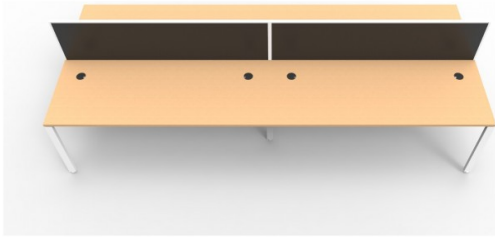

RAPID INFINITY 4 PERSON DOUBLE SIDED WORKSTATION - PROFILE LEG - WITH SCREEN 1800MM W X 700MM D WORKTOPS

Rapid Infinity 4 Person Double Sided Workstation - Profile Leg - With Screen 1800mm W x 700mm D x 730mm H Per User - 3600mm W x 1430mm D Overall 60mm x 30mm Profile Leg - White P/C - Dual Cross Bar For Added Stability 495mm H x 30mm T Privacy Screen - Black Fabric - Matching White P/C Frame E0 Rated Melamine Worksurface - Adjustable Levelling Feet

SKU: IPLDWS4P187

VARIATIONS

Image	SKU	Price	Description	Top colour
	IPLDWS4P187			Beech
	IPLDWS4P187 NW			White

Q Office Furniture
02 63 62 3530
enquiries@qof.com.au
www.qof.com.au

GALLERY IMAGES

PRODUCT DESCRIPTION

Maximise space and create an efficient working environment with Deluxe Rapid Infinity. 750mm deep Enviroboard tops, with scallop for cable access, and a recessed leg to create full leg access in long runs of workstations.

The 60 x 30 profile leg adds a minimalist look to each workstation run, and the matching dividing screen adds privacy and noise reduction to each workstation.

White or oak tops, and black or white frames create a modern, clean look to your fit out.