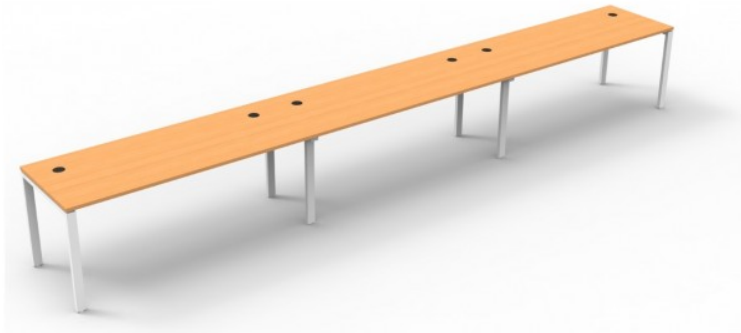

RAPID INFINITY 3 PERSON SINGLE SIDED WORKSTATION - PROFILE LEG - NO SCREEN - 1800MM W X 700MM D WORKTOPS

Rapid Infinity 3 Person Single Sided Workstation - Profile Leg - No Screen
 1800mm W x 700mm D x 730mm H Per User
 - 5400mm W x 700mm D Overall
 60mm x 30mm Profile Leg - White P/C - Dual Cross Bar For Added Stability
 E0 Rated Melamine Worksurface - Adjustable Levelling Feet

SKU: IPLS3P187

VARIATIONS

Image	SKU	Price	Description	Top colour
	IPLS3P187			Beech
	IPLS3P187 NW			White

Q Office Furniture
02 63 62 3530
enquiries@qof.com.au
www.qof.com.au

GALLERY IMAGES

PRODUCT DESCRIPTION

Maximise space and create an efficient working environment with Deluxe Rapid Infinity. 750mm deep enviroboard tops, with scallop for cable access, and a recessed leg to create full leg access in long runs of workstations.

The 60 x 30 profile leg adds a minimalist look to each workstation run.

White or oak tops, and black or white frames create a modern, clean look to your fit out.

Finishes:

Specifications

SKU	Workstations	Overall Width	Overall Depth	Overall Height
D-IPLS1P1875	1 Person	1800mm	750mm	730mm
D-IPLS2P1875	2 Person	3600mm	750mm	730mm
D-IPLS3P1875	3 Person	5400mm	750mm	730mm
D-IPLS1P1575	1 Person	1500mm	750mm	730mm
D-IPLS2P1575	2 Person	3000mm	750mm	730mm
D-IPLS3P1575	3 Person	4500mm	750mm	730mm
D-IPLS1P1275	1 Person	1200mm	750mm	730mm
D-IPLS2P1275	2 Person	2400mm	750mm	730mm
D-IPLS3P1275	3 Person	3600mm	750mm	730mm