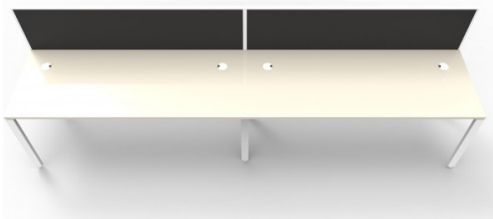

RAPID INFINITY 2 PERSON SINGLE SIDED WORKSTATION - PROFILE LEG - WITH SCREEN 1800MM W X 700MM D WORKTOP

Rapid Infinity 2 Person Single Sided Workstation - Profile Leg - With Screen 1800mm W x 700mm D x 730mm H Per User - 3600mm W x 730mm D Overall 60mm x 30mm Profile Leg - White P/C - Dual Cross Bar For Added Stability 495mm H x 30mm T Privacy Screen - Black Fabric - Matching White P/C Frame E0 Rated Melamine Worksurface - Adjustable Levelling Feet

SKU: IPLSWS2P187

VARIATIONS

Image	SKU	Price	Description	Top colour
	IPLSWS2P187			Beech

GALLERY IMAGES

PRODUCT DESCRIPTION

Maximise space and create an efficient working environment with Deluxe Rapid Infinity. 750mm deep enviroboard tops, with scallop for cable access, and a recessed leg to create full leg access in long runs of workstations.

The 60 x 30 profile leg adds a minimalist look to each workstation run, and the matching dividing screen adds privacy and noise reduction to each workstation.

White or oak tops, and black or white frames create a modern, clean look to your fit out.

Finishes:

Specifications

SKU	Workstations	Overall Width	Overall Depth	Overall Height
D-IPLSWS1P1875	1 Person	1800mm	750mm	1200mm
D-IPLSWS2P1875	2 Person	3600mm	750mm	1200mm
D-IPLSWS3P1875	3 Person	5400mm	750mm	1200mm
D-IPLSWS1P1575	1 Person	1500mm	750mm	1200mm
D-IPLSWS2P1575	2 Person	3000mm	750mm	1200mm
D-IPLSWS3P1575	3 Person	4500mm	750mm	1200mm
D-IPLSWS1P1275	1 Person	1200mm	750mm	1200mm
D-IPLSWS2P1275	2 Person	2400mm	750mm	1200mm
D-IPLSWS3P1275	3 Person	3600mm	750mm	1200mm