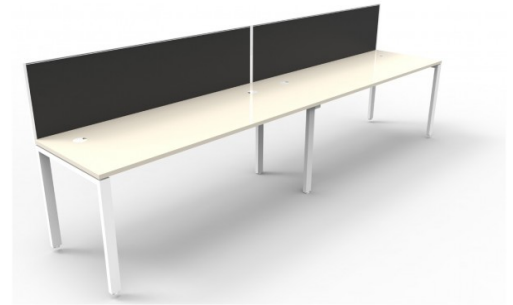

RAPID INFINITY 2 PERSON SINGLE SIDED WORKSTATION - PROFILE LEG - WITH SCREEN 1800MM W X 700MM D WORKTOP

Rapid Infinity 2 Person Single Sided Workstation - Profile Leg - With Screen 1800mm W x 700mm D x 730mm H Per User - 3600mm W x 730mm D Overall 60mm x 30mm Profile Leg - White P/C - Dual Cross Bar For Added Stability 495mm H x 30mm T Privacy Screen - Black Fabric - Matching White P/C Frame E0 Rated Melamine Worksurface - Adjustable Levelling Feet

SKU: IPLSWS2P187

VARIATIONS

Image	SKU	Price	Description	Top colour
	IPLSWS2P187			Beech

GALLERY IMAGES

PRODUCT DESCRIPTION

Maximise space and create an efficient working environment with Deluxe Rapid Infinity. 750mm deep enviroboard tops, with scallop for cable access, and a recessed leg to create full leg access in long runs of workstations.

The 60 x 30 profile leg adds a minimalist look to each workstation run, and the matching dividing screen adds privacy and noise reduction to each workstation.

White or oak tops, and black or white frames create a modern, clean look to your fit out.

Finishes:

Specifications

SKU	Workstations	Overall Width	Overall Depth	Overall Height
D-IPLSWS1P1875	1 Person	1800mm	750mm	1200mm
D-IPLSWS2P1875	2 Person	3600mm	750mm	1200mm
D-IPLSWS3P1875	3 Person	5400mm	750mm	1200mm
D-IPLSWS1P1575	1 Person	1500mm	750mm	1200mm
D-IPLSWS2P1575	2 Person	3000mm	750mm	1200mm
D-IPLSWS3P1575	3 Person	4500mm	750mm	1200mm
D-IPLSWS1P1275	1 Person	1200mm	750mm	1200mm
D-IPLSWS2P1275	2 Person	2400mm	750mm	1200mm
D-IPLSWS3P1275	3 Person	3600mm	750mm	1200mm