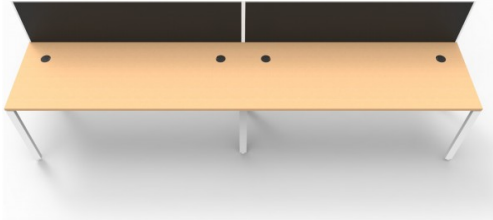

RAPID INFINITY 2 PERSON SINGLE SIDED WORKSTATION - PROFILE LEG - WITH SCREEN 1800MM W X 700MM D WORKTOP

Rapid Infinity 2 Person Single Sided Workstation - Profile Leg - With Screen 1800mm W x 700mm D x 730mm H Per User - 3600mm W x 730mm D Overall 60mm x 30mm Profile Leg - White P/C - Dual Cross Bar For Added Stability 495mm H x 30mm T Privacy Screen - Black Fabric - Matching White P/C Frame E0 Rated Melamine Worksurface - Adjustable Levelling Feet

SKU: IPLSWS2P187

VARIATIONS

Image	SKU	Price	Description	Top colour
	IPLSWS2P187			Beech

GALLERY IMAGES

PRODUCT DESCRIPTION

Maximise space and create an efficient working environment with Deluxe Rapid Infinity. 750mm deep enviroboard tops, with scallop for cable access, and a recessed leg to create full leg access in long runs of workstations.

The 60 x 30 profile leg adds a minimalist look to each workstation run, and the matching dividing screen adds privacy and noise reduction to each workstation.

White or oak tops, and black or white frames create a modern, clean look to your fit out.

Finishes:

Specifications

SKU	Workstations	Overall Width	Overall Depth	Overall Height
D-IPLSWS1P1875	1 Person	1800mm	750mm	1200mm
D-IPLSWS2P1875	2 Person	3600mm	750mm	1200mm
D-IPLSWS3P1875	3 Person	5400mm	750mm	1200mm
D-IPLSWS1P1575	1 Person	1500mm	750mm	1200mm
D-IPLSWS2P1575	2 Person	3000mm	750mm	1200mm
D-IPLSWS3P1575	3 Person	4500mm	750mm	1200mm
D-IPLSWS1P1275	1 Person	1200mm	750mm	1200mm
D-IPLSWS2P1275	2 Person	2400mm	750mm	1200mm
D-IPLSWS3P1275	3 Person	3600mm	750mm	1200mm