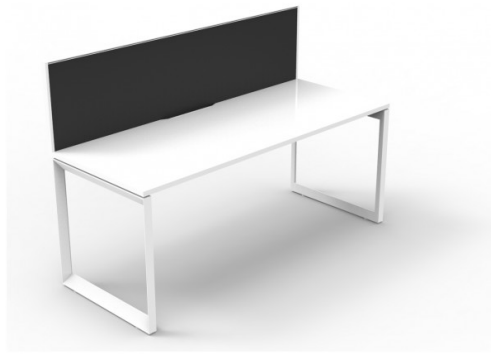

**RAPID INFINITY 1 PERSON SINGLE SIDED WORKSTATION - LOOP LEG - WITH PRIVACY SCREEN - 1800MM W X 700MM D WORKTOP**

Rapid Infinity 1 Person Single Sided Workstation - Loop Leg - With Privacy Screen 1800mm W x 700mm D x 730mm H Per User - 1800mm W x 730mm D Overall 60mm x 45mm Bevelled Edge Loop Leg - White P/C - Dual Cross Bar For Added Stability - 495mm H x 30mm T Privacy Screen - Black Fabric - Matching White P/C Frame - E0 Rated Melamine Worksurface - Adjustable Levelling Feet

---

**SKU:** ILLSWS1P187

**VARIATIONS**

Image	SKU	Price	Description	Top colour
	ILLSWS1P187			Beech

Image	SKU	Price	Description	Top colour
	ILLSWS1P187 NW			White

## PRODUCT DESCRIPTION

Maximise space and create an efficient working environment with Deluxe Rapid Infinity. 750mm deep Enviroboard tops, with scallop for cable access, and a recessed leg to create full leg access in long runs of workstations.

The bevelled edge loop leg finishes each workstation run with a premium look, and the matching dividing screen adds privacy and noise reduction to each workstation.

White or oak tops, and black or white frames create a modern, clean look to your fit out.