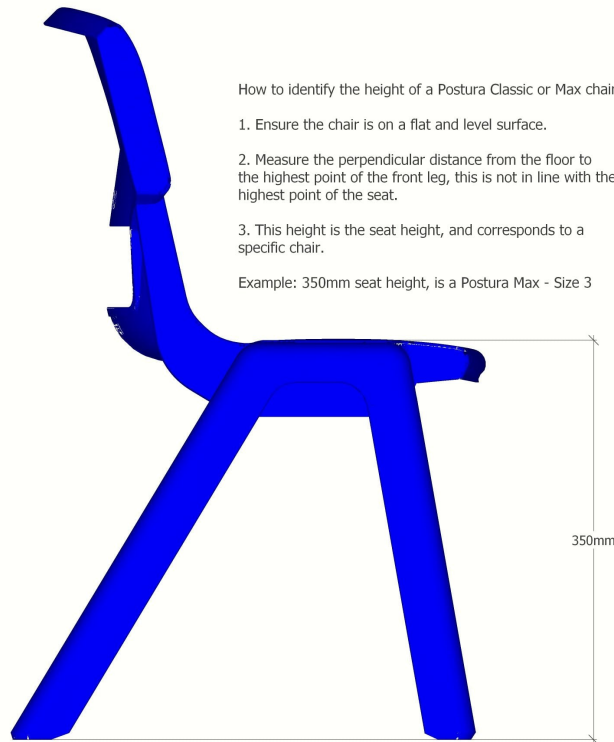

possible, however actual colours may vary. We recommend checking your chosen colour against a sample colour swatch, as different screen and printing settings may affect the representation of the colour. Due to the manufacturing process, keep in mind that all colour samples may still have minimal colour variations to the finished product.

How to measure a Postura Chair Click image for Printable PDF

sebel®