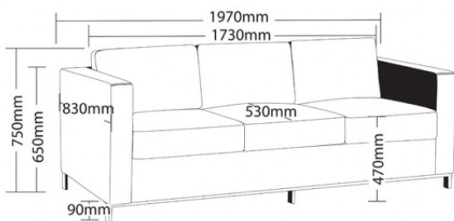

PL-3

- Solid hardwood frame
- Stainless steel feet
- Zig zag steel spring
- Webbed base
- Pocket spring seat
- Loose cushions upholstered both sides
- Suitable for indoor use only
- Available in single, double or triple seat options
- Available in black PU only
- 5 Year warranty
- Weight limit is 130kg per seat

SKU: PL-3

GALLERY IMAGES

WEIGHT LIMIT

130

Kilogram