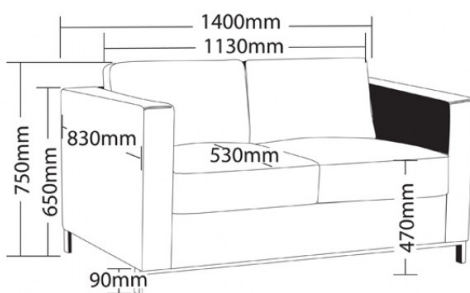

## PL-2

- Solid hardwood frame
- Stainless steel feet
- Zig zag steel spring
- Webbed base
- Pocket spring seat
- Loose cushions upholstered both sides
- Suitable for indoor use only
- Available in single, double or triple seat options
- Available in black PU only
- 5 Year warranty
- Weight limit is 130kg per seat

## GALLERY IMAGES

WEIGHT LIMIT

**130**

Kilogram