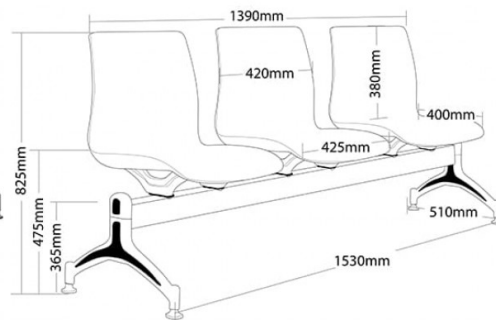

P-BEAM 3U

- Optional 2, 3 or 4 seater
- Heavy duty black metal beam frame
- Adjustable feet
- Available in local fabrics
- Available in black, red and white plastic only
- Suitable for indoor use
- 4 Year warranty
- Weight limit for 2 seater is 200kg
- Weight limit for 3 seater is 300kg
- Weight limit for 4 seater is 350kg

SKU: N/A

GALLERY IMAGES

WEIGHT LIMIT
300
Kilogram