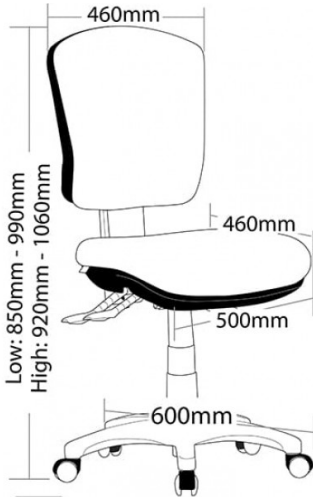

ORIEL OR200

- Adjustable seat height
- Adjustable back height (ratchet)
- Adjustable seat angle (with 3 lever mechanism only)
- Adjustable back angle
- Optional adjustable arms
- Optional seat depth (seat slider) (not available on drafting chair)
- Optional drafting kit
- Optional 2 or 3 lever mechanism
- Available in high and low back
- Moulded seat and back foam
- 600mm black nylon base
- Available in local fabrics
- AFRDI tested to level 6
- Suitable for indoor use only
- 7 year warranty
- Weight limit is 130kg

SKU: N/A

GALLERY IMAGES

WEIGHT LIMIT

130

Kilogram