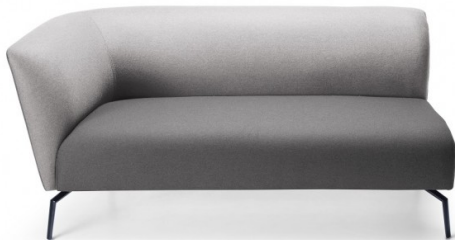

OLA MODULAR SOFA - RIGHT SIDE 2 SEATER

OLA, a family of beautiful collaborative seating with soft curving lines and luxurious comfort.

High back models offer a secluded place of comfort to get away from the buzz of the open office. OLA modules are great for collaboration zones and can be configured in many different shapes to suit almost any space. OLA modules can also be joined together to create as long a setting as you want.

Choose from dual tone Valera Grey fabric or specify your own upholstery to create the look you want.

SKU: NAV-OLLO360-RS2

GALLERY IMAGES

PRODUCT DESCRIPTION

Lux Comfort Seat technology

Joining Clips

Diecast Aluminium Legs

140kg Recommended Weight Capacity - per seat

5 Year Warranty 140kg Recommended Weight Capacity - per seat

Dimensions (mm)

O/A Height: 680~

O/A Width: 1475~

O/A Depth: 770~

Seat Width: 550~
Seat Depth: 550~
Seat Height: 400~
Back Height: 330~ (above seat)