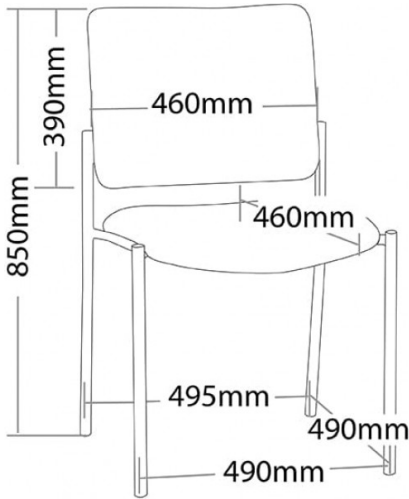

OGVC100A

- Optional 4 leg or sled base
- Optional round or square back
- Optional black or chrome finish
- Optional arms
- Optional tablet arms
- Stackable
 - » Maximum 4 chairs with 4 leg base on floor
 - » Maximum 3 chairs with sled base on floor
 - » Not stackable with sled base with arms
 - » Not stackable with tablet arms
- Heavy duty metal frame
- Available in local fabrics
- Optional frame or base colour (please allow 5 more days)
- Suitable for indoor use only
- 5 year warranty
- Weight limit is 120kg

SKU: N/A

GALLERY IMAGES

WARRANTY

5
Year

WEIGHT LIMIT

120
Kilogram

UPHOLSTERED
IN AUSTRALIA