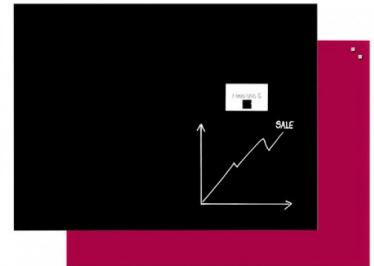

## NAGA MAGNETIC GLASSBOARDS

- Magnetic Glass Surface
- Large Range of Colours Available

### Sizes:

- 450 x 450
- 400 x 600
- 600 x 800
- 1000 x 1000

---

SKU: N45/N60/N80/N100

Colour Options 450 x 450 Glassboard

Colour Options 400x600 Glassboard

Colour Options 600x800 Glassboard